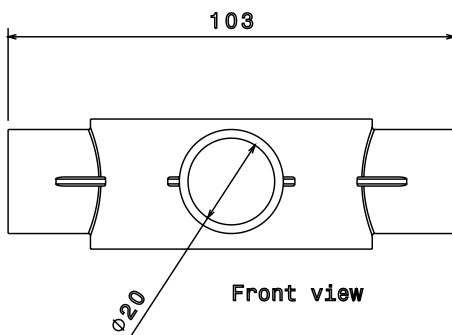

Packed in qty 20

ADDITIONAL NOTES

Manufactured to BS4607 part 1
Product includes 2 x M4 Brass Inserts

Isometric view

Side view

Front view

Top view