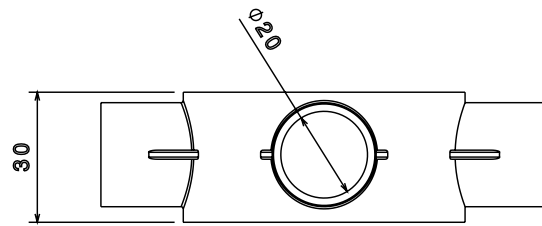

PRODUCT CODE: PB5W
PVC CONDUIT BOX

DESCRIPTION

20mm Intersection PVC Conduit Box

FINISH

White

MATERIAL

PVC

PACKAGING

Packed in qty 20

ADDITIONAL NOTES

Manufactured to BS4607 part 1
Product includes 2 x M4 Brass Inserts

Isometric view

Side view

Front view

Top view