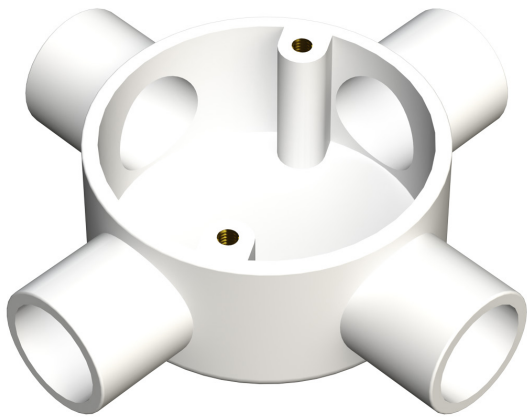

PRODUCT CODE: PB5W
PVC CONDUIT BOX

DESCRIPTION

20mm Intersection PVC Conduit Box

FINISH

White

MATERIAL

PVC

PACKAGING

Packed in qty 20

ADDITIONAL NOTES

Manufactured to BS4607 part 1
Product includes 2 x M4 Brass Inserts

Isometric view

Side view

Front view

Top view