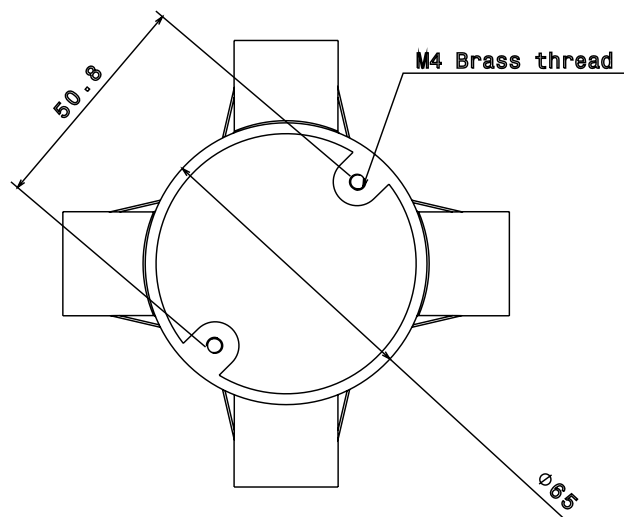

PRODUCT CODE: PB5W
PVC CONDUIT BOX

DESCRIPTION

20mm Intersection PVC Conduit Box

FINISH

White

MATERIAL

PVC

PACKAGING

Packed in qty 20

ADDITIONAL NOTES

Manufactured to BS4607 part 1
Product includes 2 x M4 Brass Inserts

Isometric view

Side view

Front view

Top view